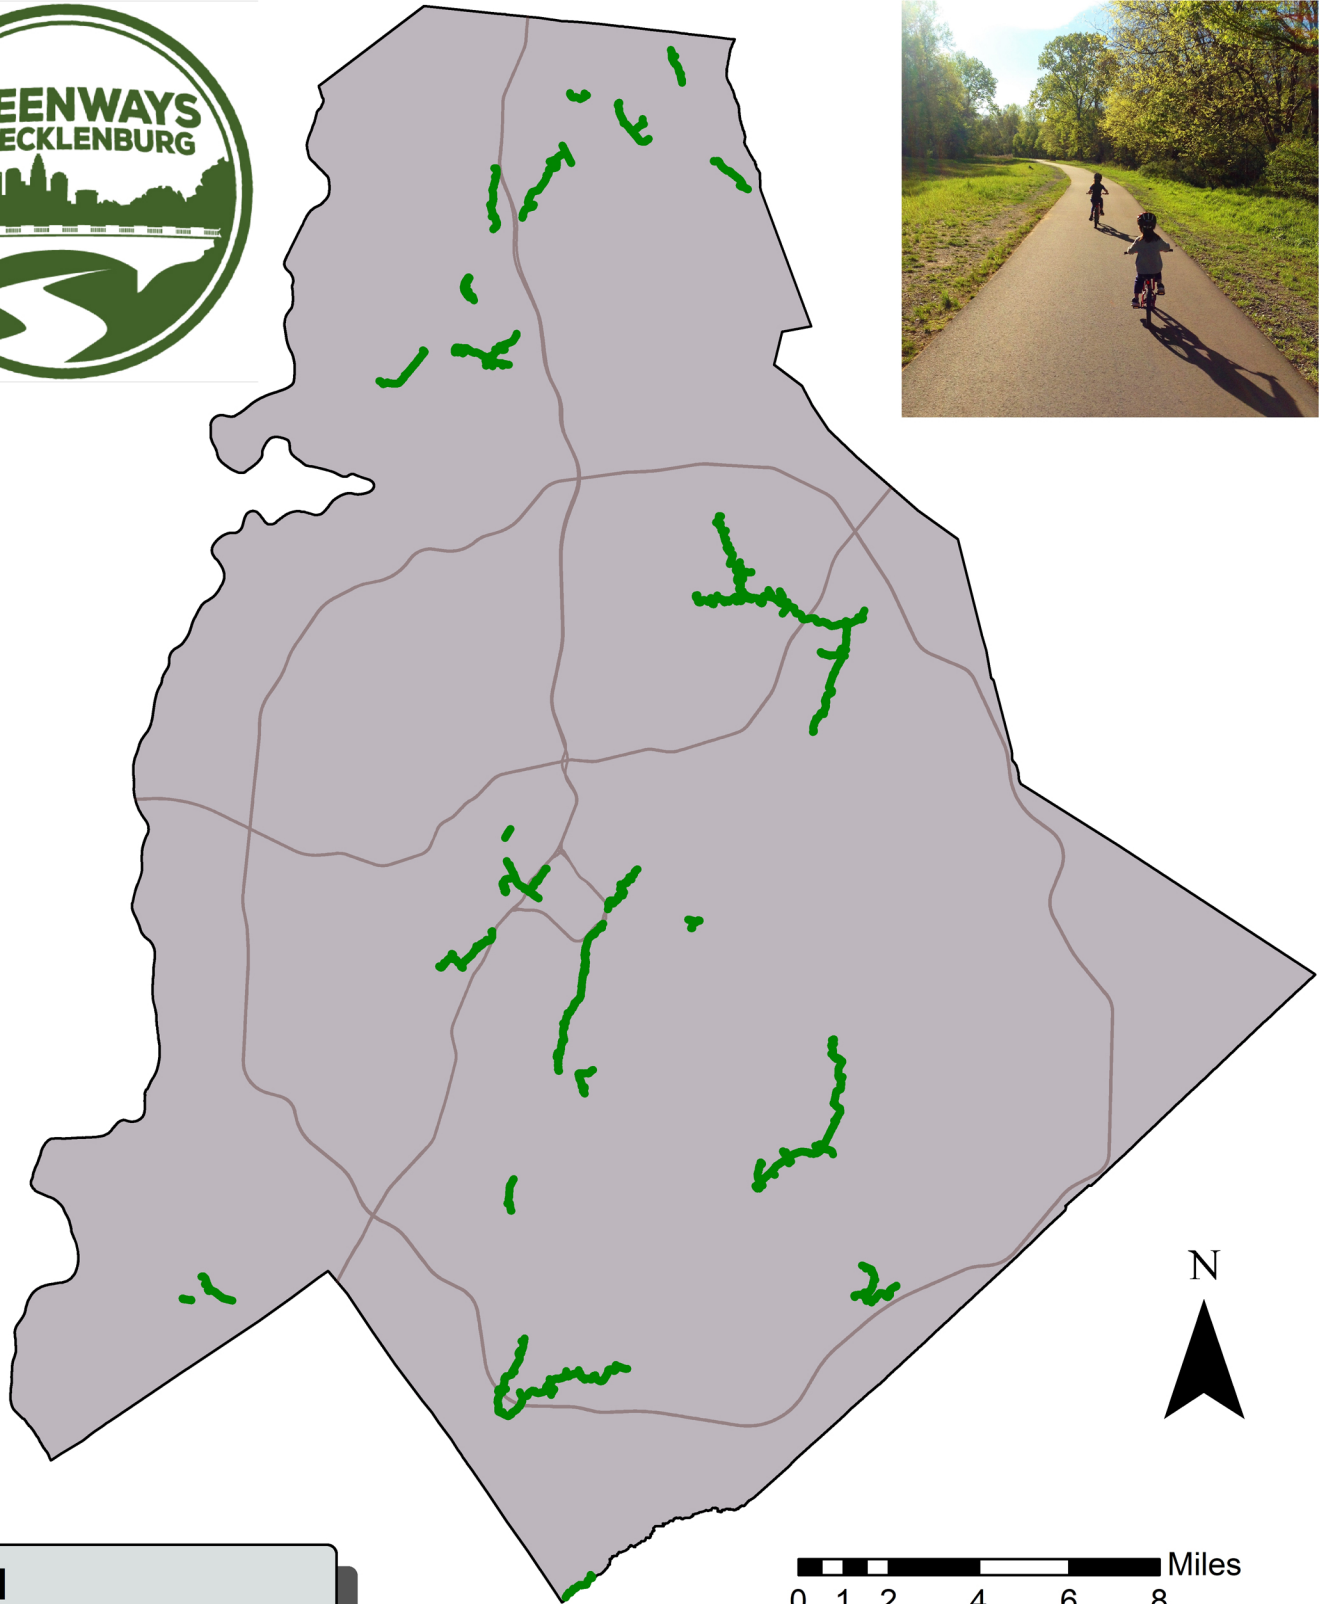

Existing Greenways, 2018

Mecklenburg County NC

Legend

- Existing Greenways (47 mi)
- Highways
- Mecklenburg County

0 1 2 4 6 8 Miles