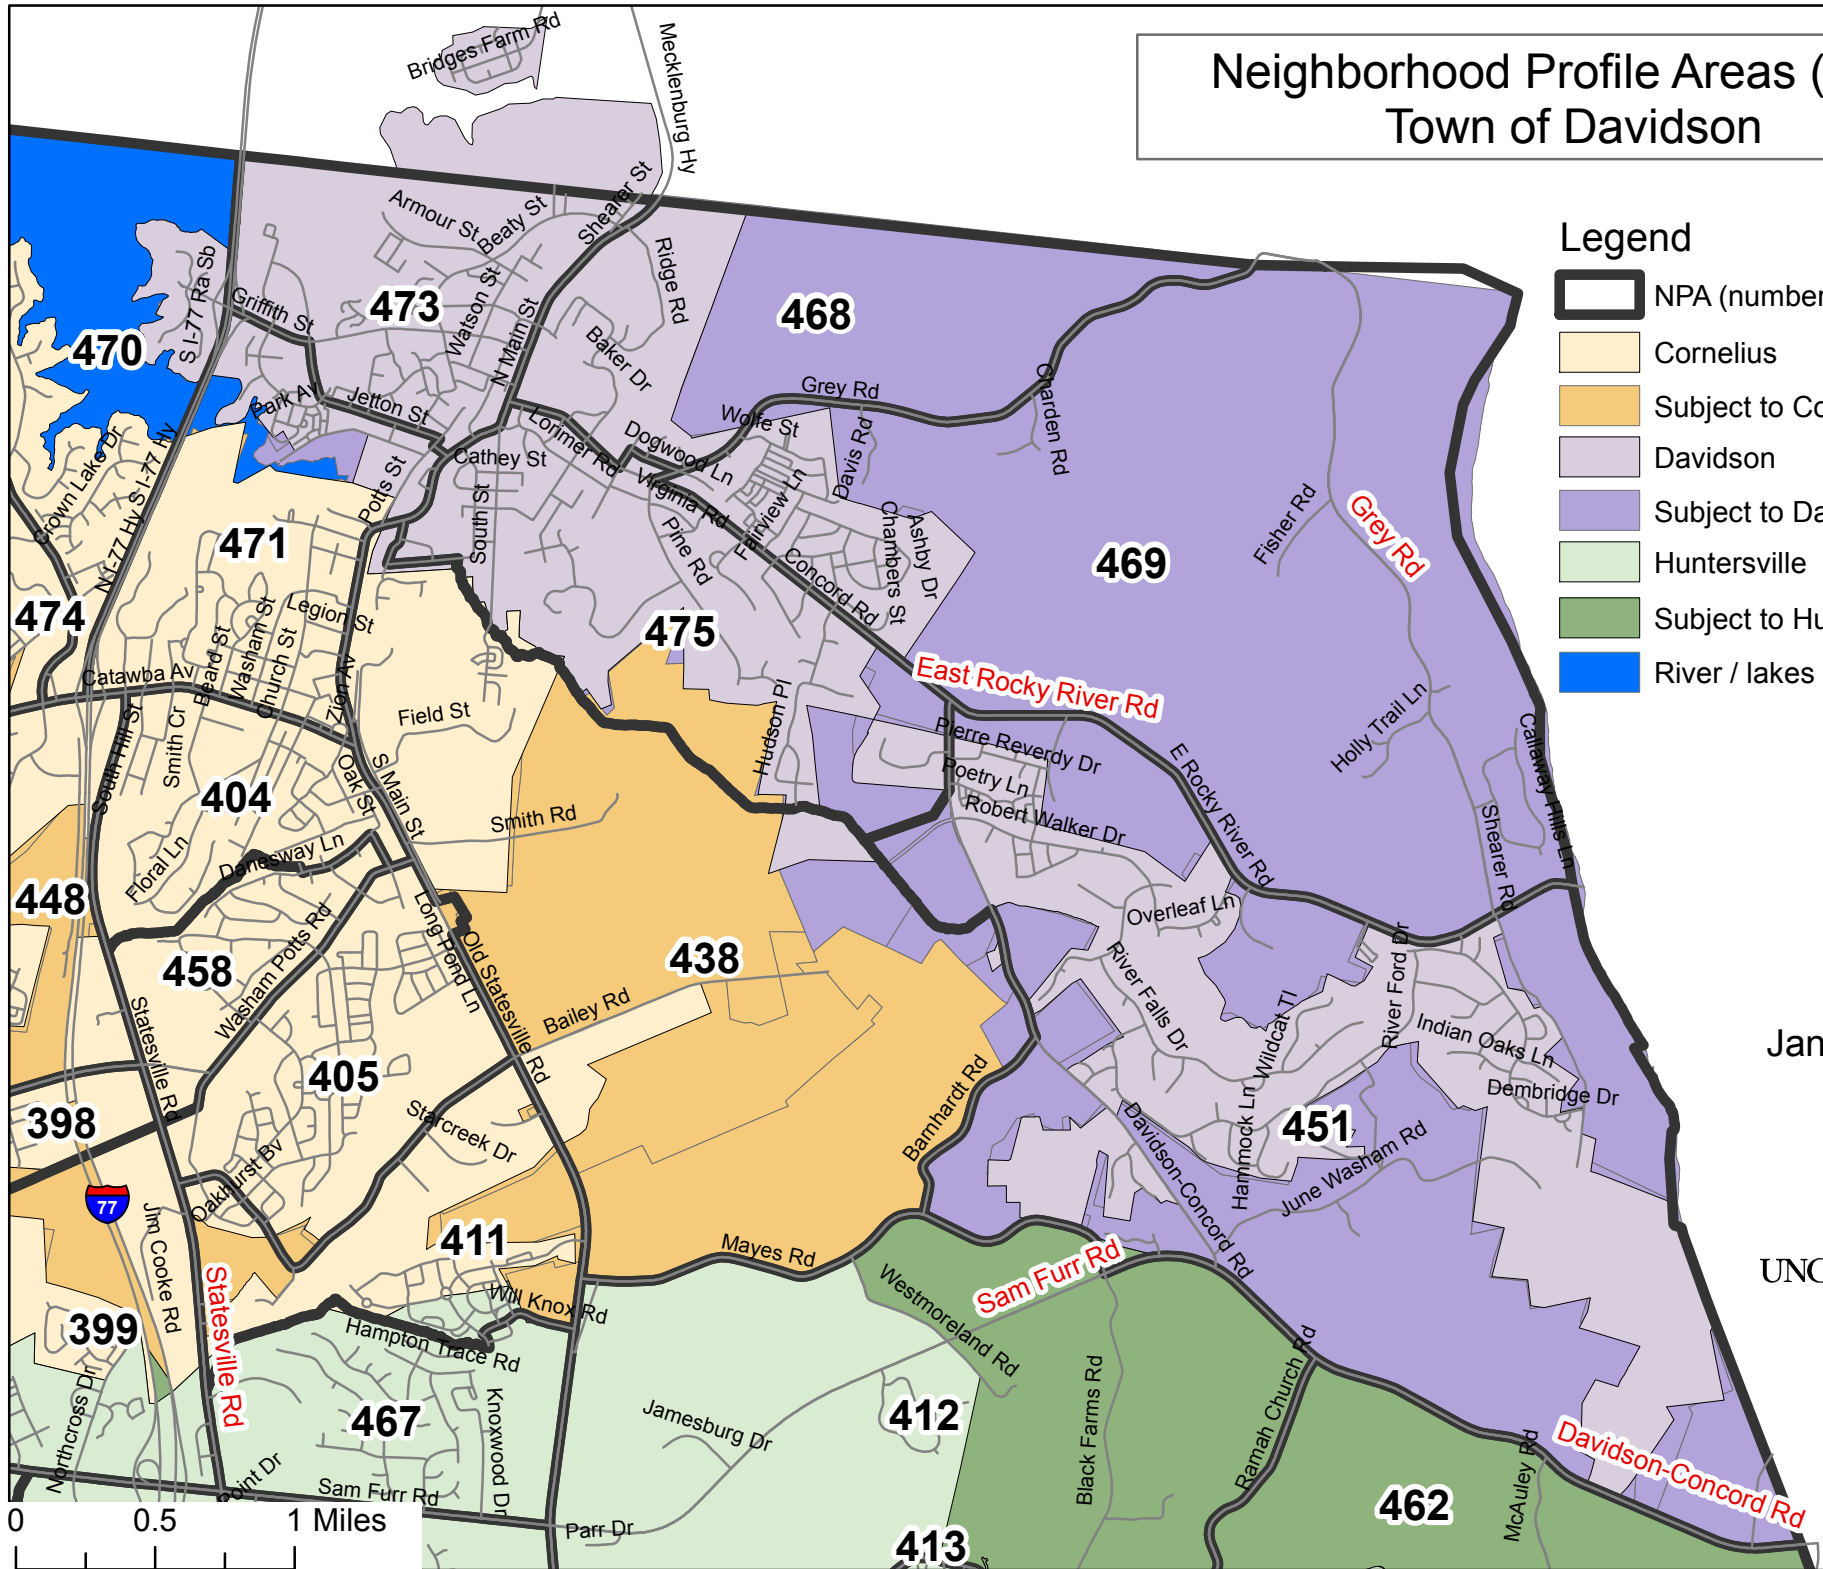

Neighborhood Profile Areas (NPA) Town of Davidson

Legend

- NPA (number)
- Cornelius
- Subject to Cornelius zoning
- Davidson
- Subject to Davidson zoning
- Huntersville
- Subject to Huntersville zoning
- River / lakes